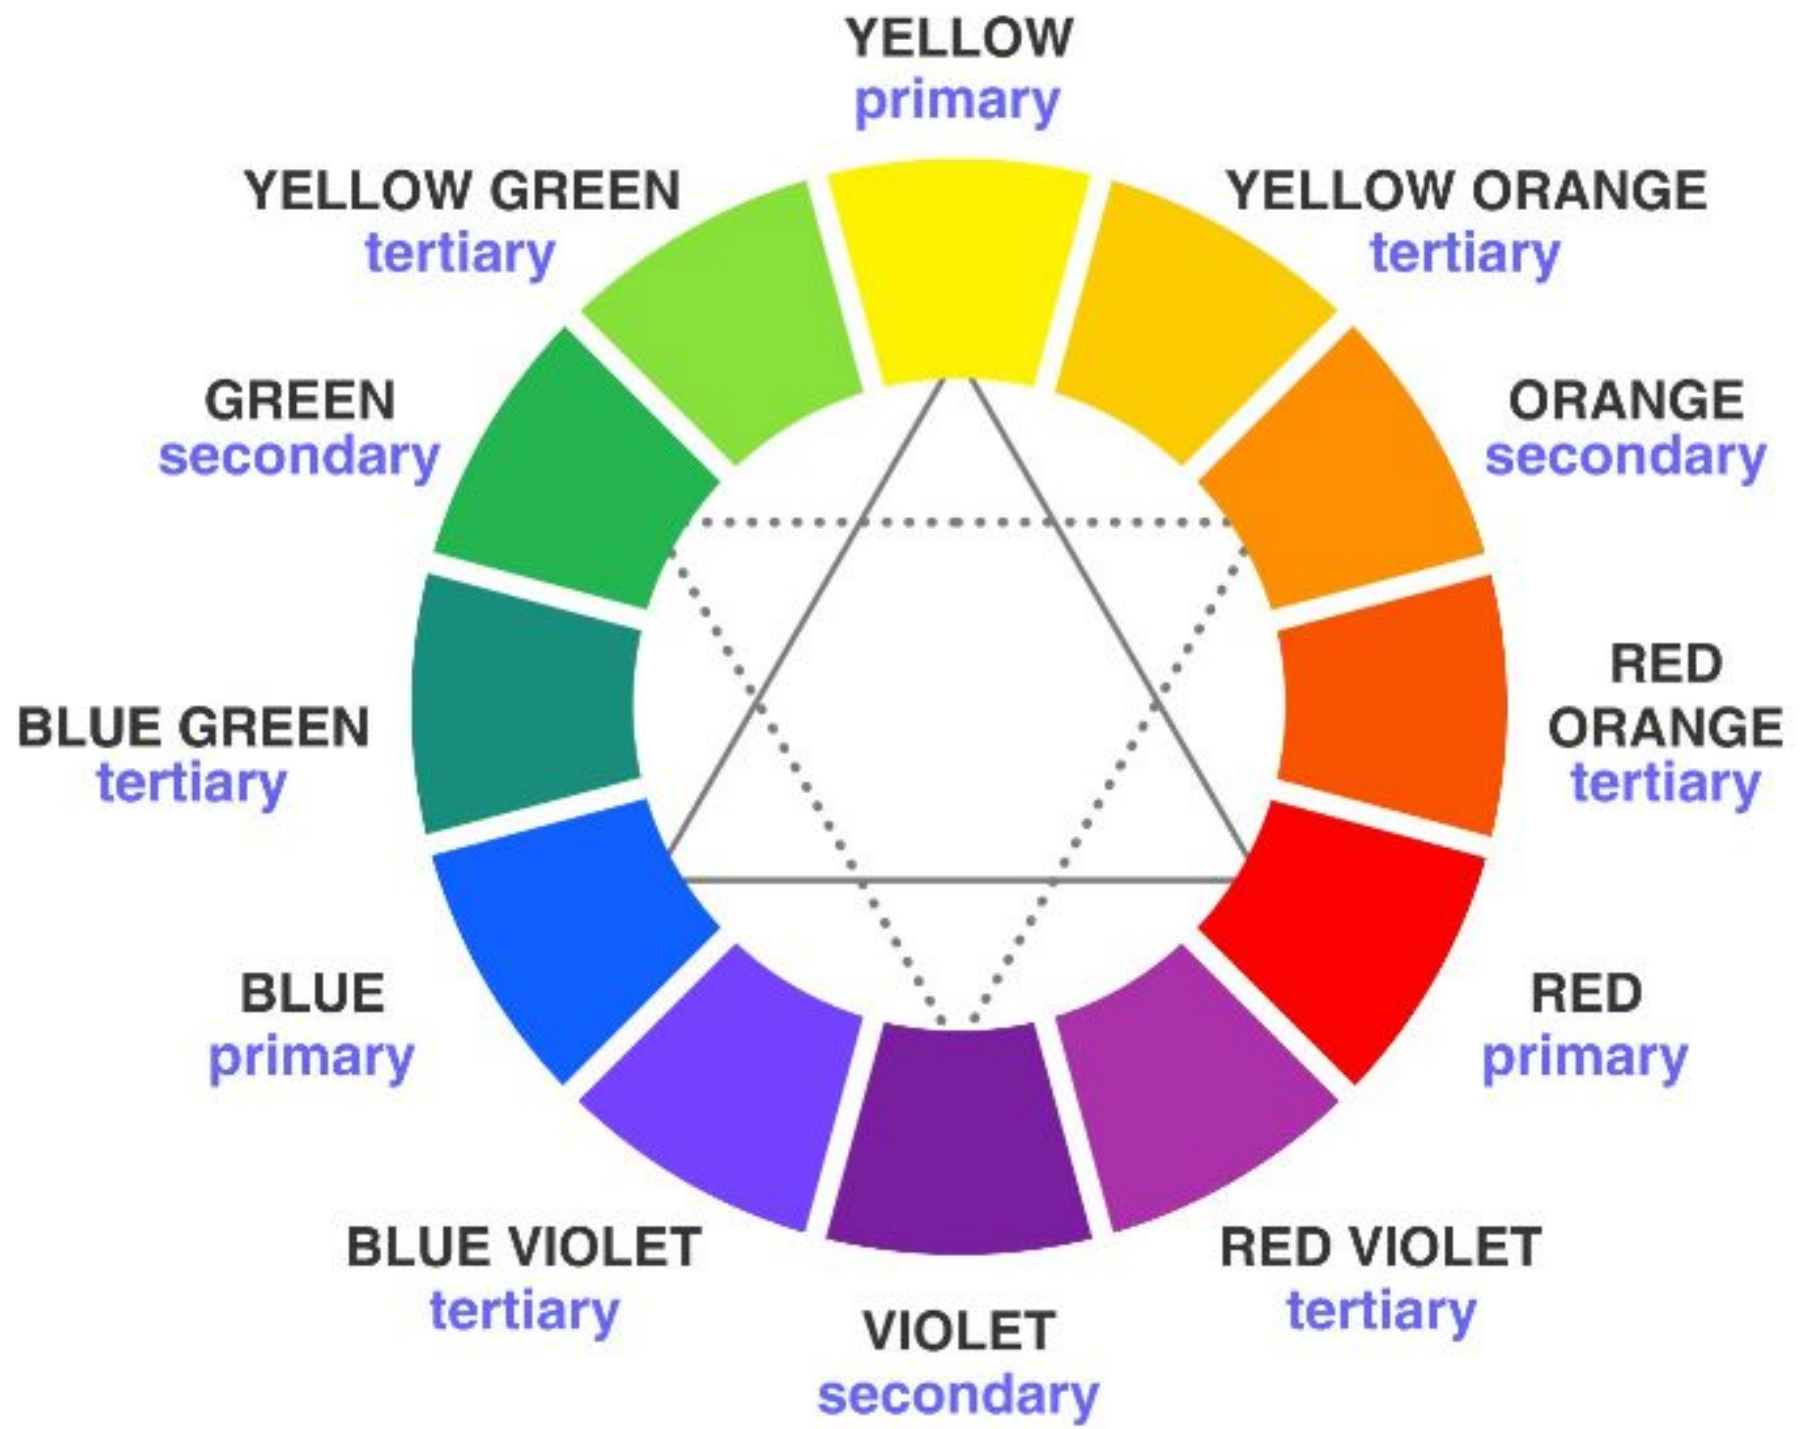

Colour Wheel

PRIMARY
YELLOW
RED
BLUE